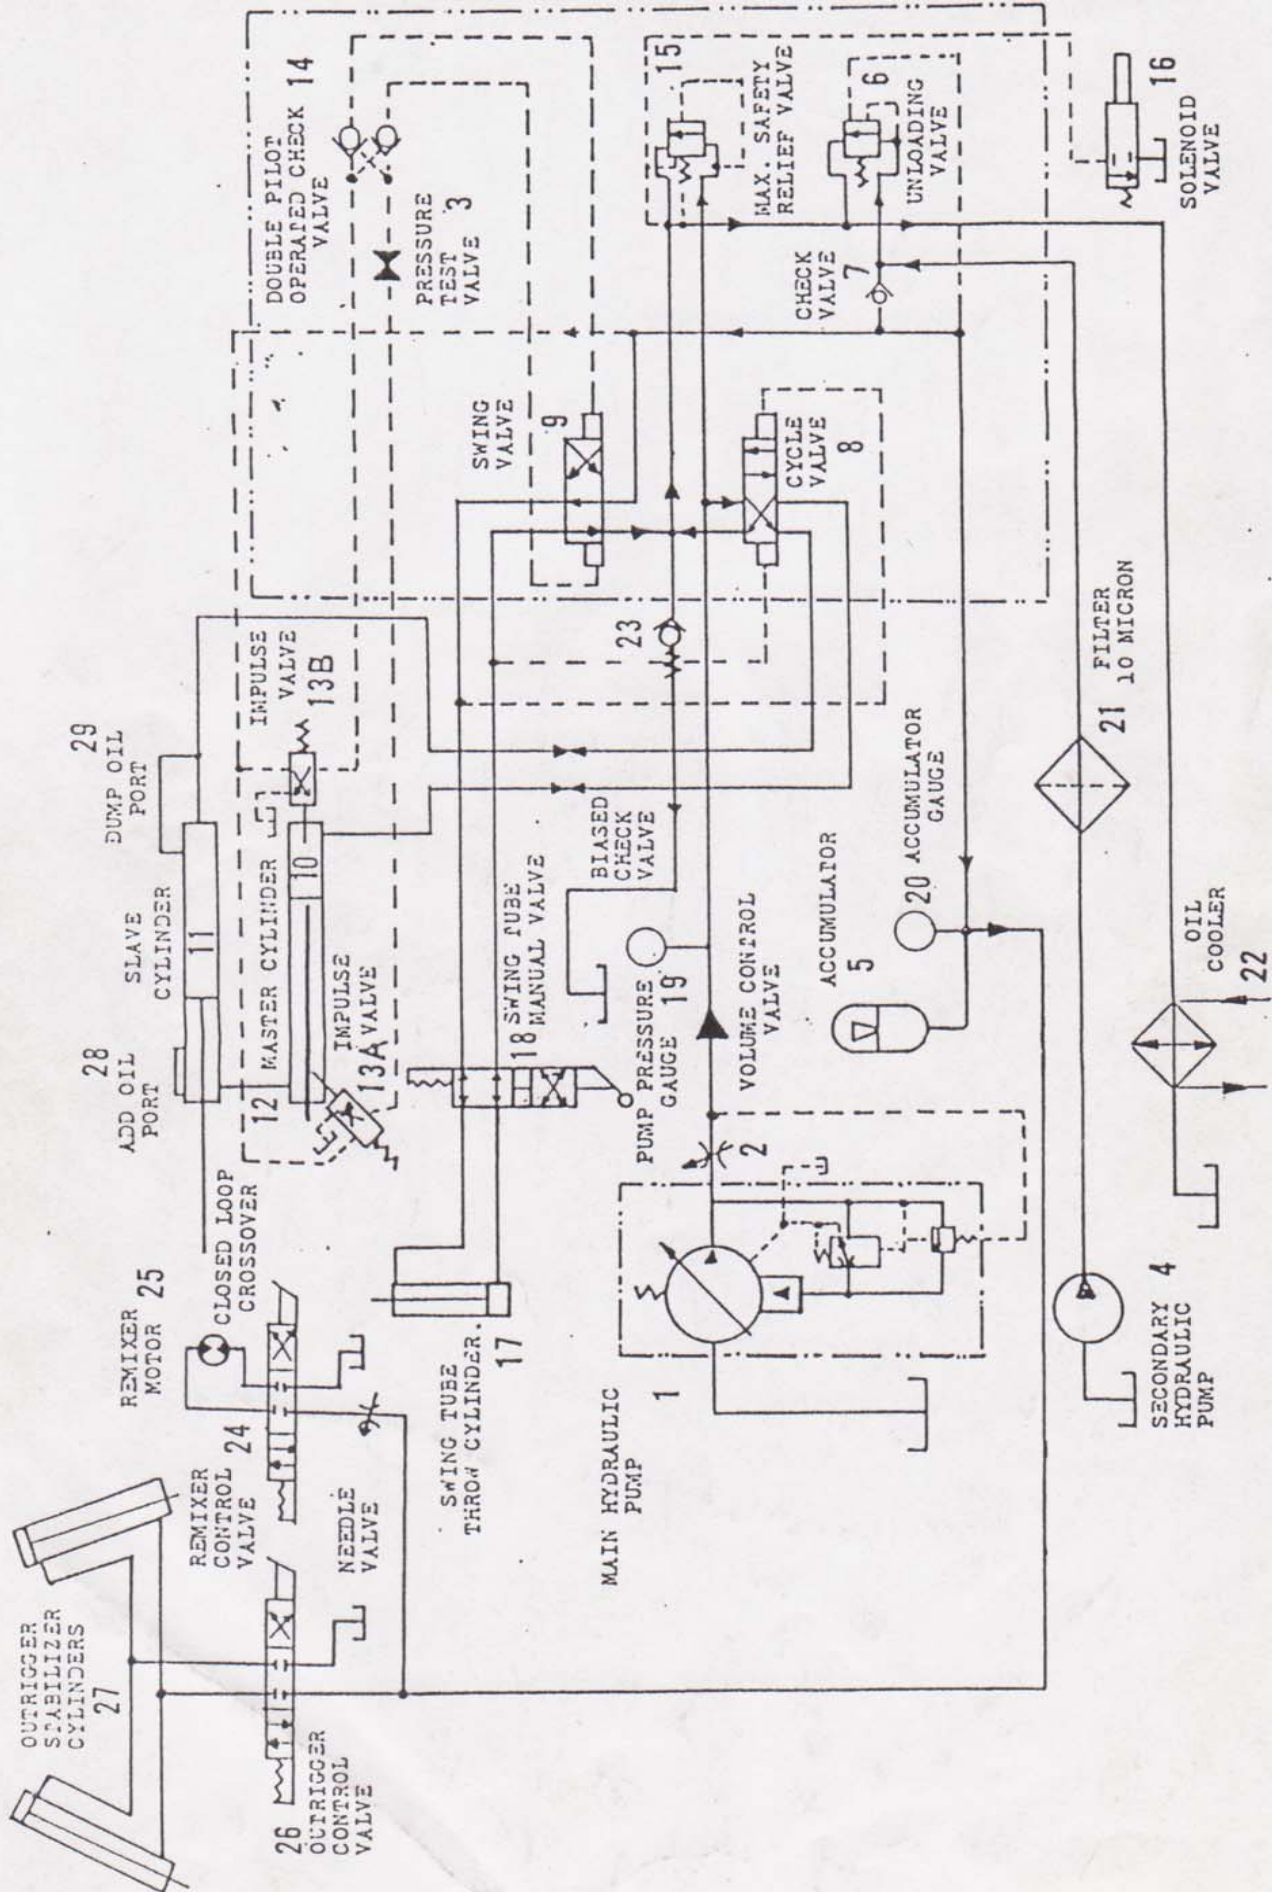

ELECTRICAL DIAGRAM - SIDEWINDER FULL DRESS AND ARIZONA SPECIAL *Delco → R TERM.*

HYDRAULIC SCHEMATIC - FULL DRESS

----- EQUALS PILOT CIRCUIT